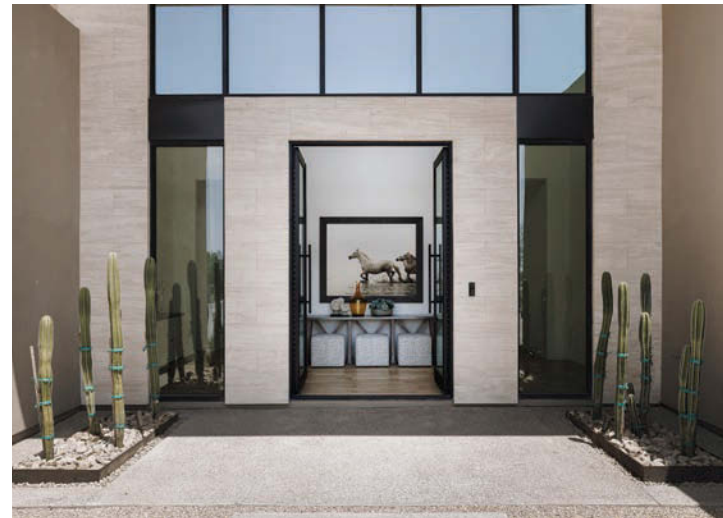

Above and to the right: The couple loved an older Ethan Allen art print called *Courage*, which Joe placed front and center in the entryway. **The metal-top Bruckner console table amps up the modern farmhouse vibe.**